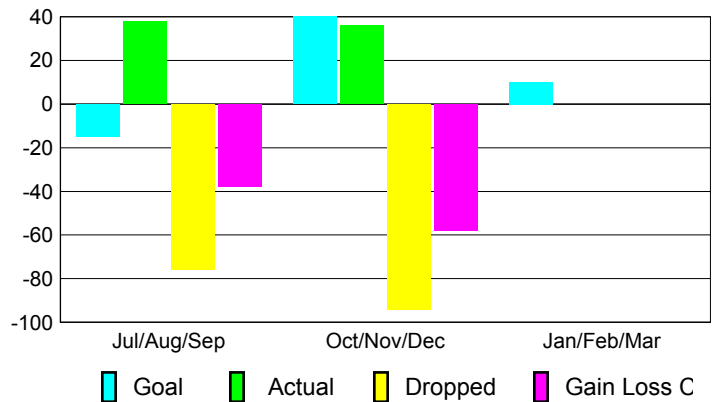

### YTD Status Quo Clubs 2012-2013

Status Quo Clubs Compared to Status Quo Members

## MEMBERSHIP

Membership Results  
2012-2013

Membership  
2011-2012

Month	Net Memb Goal	Actual New Memb	Actual Dropped Memb	Gain/Loss of Memb	Gain/Loss of Memb
Jul/Aug/Sep	-15	38	-76	-38	-24
Oct/Nov/Dec	40	36	-94	-58	4
Jan/Feb/Mar	10				128
<b>Totals</b>	<b>35</b>	<b>74</b>	<b>-170</b>	<b>-96</b>	<b>108</b>

### Membership Results 2012-2013

Goal, New, Dropped, Gain/Loss

### Comparison of Membership Gain/Loss

Current Year Compared to the Previous Year